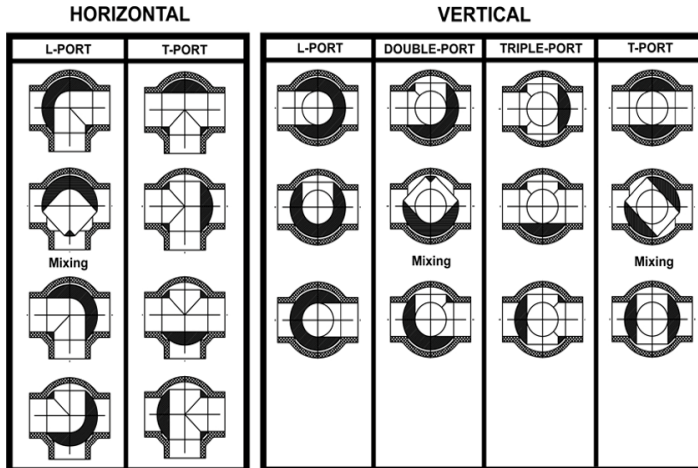

Vertical Full Port or Horizontal 3-Way Design
 (With Horizontal Branch Shut-off)

All Standard Carton Quantities are one
 All Valves assembled with Silicone-Free,
 Water Soluble Lubricant

See Ball Valve Accessories & Repair Kits Section
 for Additional Options and Features

Horizontal 3-Way Valve

Vertical 3-Way Valve

Ball Port Options viewed from top of valve

The Adjustable Stop Ring (sold separately) must be used with any "MIXING"
 Port Option to provide proper mid-way handle stop function.
 (See Ball Valve Accessories for details)

PVC Horizontal 3-Way Full Port Ball Valves

Material	Joint	EPDM				FKM				Prod Code
		Socket	SR Fipt	Spigot	Flanged	Socket	SR Fipt	Spigot	Flanged	
Size	Ball Port	Part # MSRP	Part # MSRP	Part # MSRP	Part # MSRP	Part # MSRP	Part # MSRP	Part # MSRP	Part # MSRP	
1/2	L-Port	7022L1-005* ATBA	7021L1-005SR* ATBA	7027L1-005* ATBA	7023L1-005* ATBA	7032L1-005* ATBA	7031L1-005SR 128.80	7037L1-005 141.39	7033L1-005 242.03	615
	T-Port	7022T1-005* ATBA	7021T1-005SR* ATBA	7027T1-005* ATBA	7023T1-005* ATBA	7032T1-005* ATBA	7031T1-005SR 128.80	7037T1-005 141.39	7033T1-005 242.03	615
3/4	L-Port	7022L1-007* ATBA	7021L1-007SR* ATBA	7027L1-007* ATBA	7023L1-007* ATBA	7032L1-007* ATBA	7031L1-007SR 150.39	7037L1-007 183.88	7033L1-007 255.66	615
	T-Port	7022T1-007* ATBA	7021T1-007SR* ATBA	7027T1-007* ATBA	7023T1-007* ATBA	7032T1-007* ATBA	7031T1-007SR 150.39	7037T1-007 183.88	7033T1-007 255.66	615