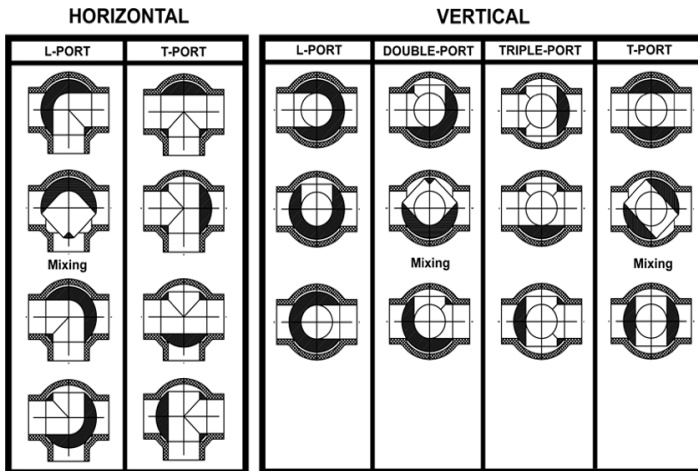

Valves Product

True Union Industrial 3-Way Full Port Ball Valves

Pressure Rating @ 73°F (23°C), Water
 "1/2" - 2 235 psi
 Flanged 150 psi

Maximum Service Temperature
 PVC = 140°F (60°C)
 CPVC = 200°F (93°C)
 Temperature/Pressure De-ratings Apply

Vertical Full Port or Horizontal 3-Way Design
 (With Horizontal Branch Shut-off)
 All Standard Carton Quantities are one
 All Valves assembled with Silicone-Free,
 Water Soluble Lubricant

See Ball Valve Accessories & Repair Kits Section
 for Additional Options and Features

Ball Port Options viewed from top of valve

Horizontal 3-Way Valve

Vertical 3-Way Valve

The Adjustable Stop Ring (sold separately) must be used with any "MIXING"
 Port Option to provide proper mid-way handle stop function.
 (See Ball Valve Accessories for details)