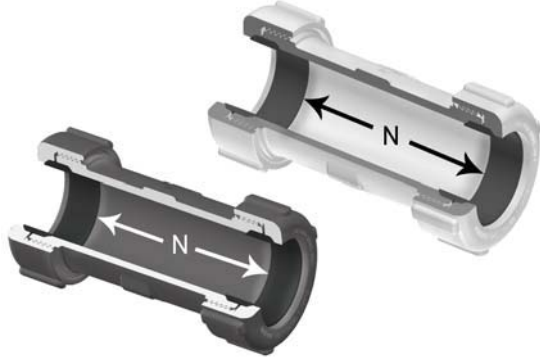

Schedule 40 Fittings Product
Compression Couplings & Nut Wrenches

Compression Couplings & Nut Wrenches

- Designed for Quick Connections, System Modifications or Repairs
- Completely Redesigned for Improved Versatility
- PVC White plus New Industrial PVC Gray
- Easy-Thread Compression Nut
- New Spigot Conversion Capability
- Full Service 200 PSI Pressure Rating
- NSF® Certified for Potable Water Use

Option: Convert Fittings to Compression Outlet

Socket-type fittings 3/4" through 3" can be easily converted to compression outlet sizes 1/2" through 2-1/2" by simply cutting the Compression Coupling at the center holding ribs and solvent welding the spigot body into a fitting socket.

Compression Coupling Size (in.)	Body Spigot Size (in.)
1/2	3/4
3/4	1
1	1-1/4
1-1/4	1-1/2
1-1/2	2
2	2-1/2
2-1/2	3

Compression Coupling, PVC White

Part Number	Size	Gasket to Gasket - N	Std Pk	Mstr Ctn	Prod Code	MSRP
Elastomer Gasket						
S110-05	1/2	3-3/8	28	0	024	4.27
S110-07	3/4	3-9/16	24	0	024	5.78
S110-10	1	3-3/4	20	0	024	7.51
S110-12	1-1/4	4-1/8	10	0	024	11.51
S110-15	1-1/2	4-5/8	16	0	024	11.87
S110-20	2	5-1/16	12	0	024	15.44
S110-25	2-1/2	5-7/8	6	0	024	29.04
S110-30	3	6-3/16	4	0	024	38.03
S110-40	4	7-3/8	4	0	024	62.54
S110-60	6	7-9/16	1	0	024	142.23

N = Gasket to Gasket

Compression Coupling, PVC Gray

Part Number	Size	Gasket to Gasket - N	Std Pk	Mstr Ctn	Prod Code	MSRP
Elastomer Gasket						
S110-05G	1/2	3-3/8	28	0	024	4.57
S110-07G	3/4	3-9/16	24	0	024	6.83
S110-10G	1	3-3/4	20	0	024	8.82
S110-12G	1-1/4	4-1/8	10	0	024	13.60
S110-15G	1-1/2	4-5/8	16	0	024	14.04
S110-20G	2	5-1/16	12	0	024	18.22
S110-25G	2-1/2	5-7/8	6	0	024	34.31
S110-30G	3	6-3/16	4	0	024	44.85
S110-40G	4	7-3/8	4	0	024	73.80
S110-60G	6	7-9/16	1	0	024	167.82