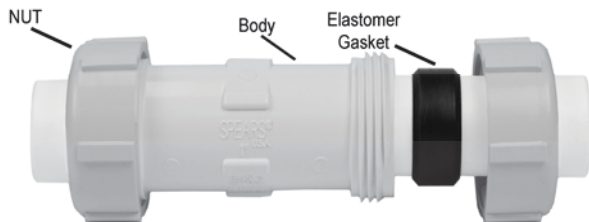

Schedule 40 Fittings Product
Compression Couplings & Nut Wrenches

Compression Couplings & Nut Wrenches

- Designed for Quick Connections, System Modifications or Repairs
- Completely Redesigned for Improved Versatility
- PVC White plus New Industrial PVC Gray
- Easy-Thread Compression Nut
- New Spigot Conversion Capability
- Full Service 200 PSI Pressure Rating
- NSF® Certified for Potable Water Use

Option: Convert Fittings to Compression Outlet

Socket-type fittings 3/4" through 3" can be easily converted to compression outlet sizes 1/2" through 2-1/2" by simply cutting the Compression Coupling at the center holding ribs and solvent welding the spigot body into a fitting socket.

Compression Coupling Size (in.)	Body Spigot Size (in.)
1/2	3/4
3/4	1
1	1-1/4
1-1/4	1-1/2
1-1/2	2
2	2-1/2
2-1/2	3

Compression Coupling, PVC White

Part Number	Size	Gasket to Gasket - N	Std Pk	Mstr Ctn	Prod Code	MSRP
Elastomer Gasket						
S110-05	1/2	3-3/8	28	0	024	4.27
S110-07	3/4	3-9/16	24	0	024	5.78
S110-10	1	3-3/4	20	0	024	7.51
S110-12	1-1/4	4-1/8	10	0	024	11.51
S110-15	1-1/2	4-5/8	16	0	024	11.87
S110-20	2	5-1/16	12	0	024	15.44
S110-25	2-1/2	5-7/8	6	0	024	29.04
S110-30	3	6-3/16	4	0	024	38.03
S110-40	4	7-3/8	4	0	024	62.54
S110-60	6	7-9/16	1	0	024	142.23

N = Gasket to Gasket

Compression Coupling, PVC Gray

Part Number	Size	Gasket to Gasket - N	Std Pk	Mstr Ctn	Prod Code	MSRP
Elastomer Gasket						
S110-05G	1/2	3-3/8	28	0	024	4.57
S110-07G	3/4	3-9/16	24	0	024	6.83
S110-10G	1	3-3/4	20	0	024	8.82
S110-12G	1-1/4	4-1/8	10	0	024	13.60
S110-15G	1-1/2	4-5/8	16	0	024	14.04
S110-20G	2	5-1/16	12	0	024	18.22
S110-25G	2-1/2	5-7/8	6	0	024	34.31
S110-30G	3	6-3/16	4	0	024	44.85
S110-40G	4	7-3/8	4	0	024	73.80
S110-60G	6	7-9/16	1	0	024	167.82