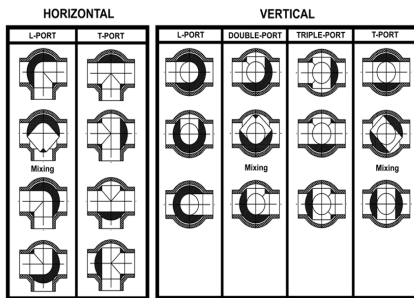

Ball port options viewed from top of valve

PVC True Union Industrial 3-Way Vertical Full Port Ball Valves

Part Number	Size	Std Pk	Mstr Ctn	Prod Code	MSRP

DIN Socket with L1 Port EPDM

7124L1-005	20 d	1	12	238	124.50
7124L1-007	25 d	1	8	238	162.88
7124L1-010	32 d	1	8	238	177.71
7124L1-012	40 d	1	4	238	185.25
7124L1-020	63 d	1	0	238	262.75
7124L1-015	50 d	1	0	238	232.53

PVC True Union Industrial 3-Way Vertical Full Port Ball Valves

Part Number	Size	Std Pk	Mstr Ctn	Prod Code	MSRP

DIN Socket with L1 Port FKM

7134L1-005	20 d	1	8	238	134.32
7134L1-007	25 d	1	8	238	174.69
7134L1-010	32 d	1	8	238	193.66
7134L1-012	40 d	1	4	238	218.27
7134L1-015	50 d	1	0	238	234.85
7134L1-020	63 d	1	0	238	305.06

PVC True Union Industrial 3-Way Vertical Full Port Ball Valves

Part Number	Size	Std Pk	Mstr Ctn	Prod Code	MSRP

BSP Threaded with L1 Port EPDM

7125L1-005	1/2	1	12	238	124.50
7125L1-007	3/4	1	8	238	162.88
7125L1-010	1	1	8	238	177.71
7125L1-012	1-1/4	1	4	238	185.25
7125L1-015	1-1/2	1	0	238	232.53
7125L1-020	2	1	0	238	262.75

PVC True Union Industrial 3-Way Vertical Full Port Ball Valves

Part Number	Size	Std Pk	Mstr Ctn	Prod Code	MSRP

BSP Threaded with L1 Port FKM

7135L1-005	1/2	1	8	615	134.32
7135L1-007	3/4	1	8	615	174.69
7135L1-010	1	1	8	615	193.66
7135L1-015	1-1/2	1	0	615	234.85
7135L1-020	2	1	0	615	305.06

PVC True Union Industrial 3-Way Vertical Full Port Ball Valves

Part Number	Size	Std Pk	Mstr Ctn	Prod Code	MSRP

JIS Socket with L1 port EPDM

7128L1-005	16 DN	1	8	238	124.50
7128L1-007	20 DN	1	8	238	162.88
7128L1-010	25 DN	1	8	238	177.53
7128L1-012	30 DN	1	4	238	185.25
7128L1-015	40 DN	1	0	238	232.53
7128L1-020	50 DN	1	0	238	262.75

PVC True Union Industrial 3-Way Vertical Full Port Ball Valves

Part Number	Size	Std Pk	Mstr Ctn	Prod Code	MSRP

JIS Socket with L1 port FKM

7138L1-005	16 DN	1	8	238	134.32
7138L1-007	20 DN	1	8	238	174.69
7138L1-010	25 DN	1	8	238	193.66
7138L1-012	30 DN	1	4	238	218.27
7138L1-015	40 DN	1	0	238	234.85
7138L1-020	50 DN	1	0	238	305.06

PVC True Union Industrial 3-Way Vertical Full Port Ball Valves

Part Number	Size	Std Pk	Mstr Ctn	Prod Code	MSRP

DIN Socket with L2 Port EPDM

7124L2-005	20 d	1	12	238	148.76
7124L2-007	25 d	1	8	238	198.56
7124L2-010	32 d	1	8	238	213.26
7124L2-012	40 d	1	4	238	234.51