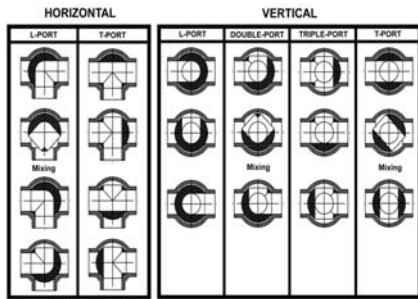

Pressure Rating @ 73°F (23°C), Water
1/2" - 2" PN 16
Maximum Service Temperature
PVC = 140°F (60°C)
CPVC = 200°F (93°C)
Pressure Deratings Apply

Vertical Full port or Horizontal 3-Way
(With Horizontal Branch Shut-off)
All Standard Carton Quantities are one
All Valves assembled with Silicone-Free, Water
Soluble Lubricant
Contact Spears® for MSRP on Additional
Specialty Valves Available

Ball port options viewed from top of valve