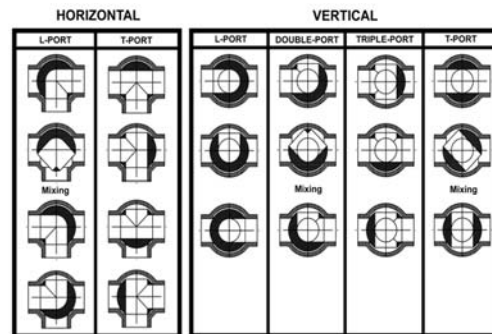

Ball port options viewed from top of valve

PVC True Union Industrial 3-Way Horizontal Full Port Ball Valves

Part Number	Size	Std Pk	Mstr Ctn	Prod Code	MSRP
DIN Socket with L1 Port EPDM					
7024L1-005	20 d	1	12	238	131.05