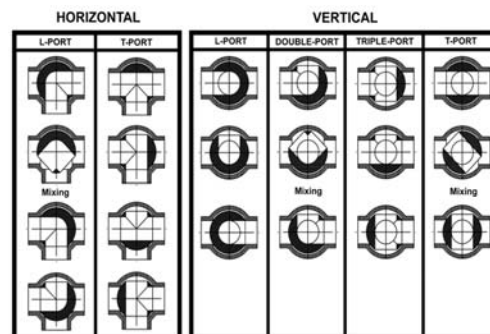

Ball port options viewed from top of valve

PVC True Union Industrial 3-Way Horizontal Full Port Ball Valves

Part Number	Size	Std Pk	Mstr Ctn	Prod Code	MSRP
DIN Socket with L1 Port EPDM					
7024L1-005	20 d	1	12	238	131.05