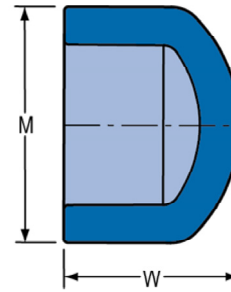

Low Extractable Technical
Low Extractable Technical Information

Special Reinforced Reducing Spigot Female Adapter

Spigot x SR Fipt

| Part Number | Size | L | M1 | N | Approx. Wt. (Lbs.) |
|-------------|---------|----------|-------|-------|--------------------|
| 878-072SRBL | 1/2X1/4 | 1- 13/32 | 27/32 | 3/16 | .02 |
| 878-098SRBL | 3/4X1/4 | 1- 27/32 | 27/32 | 9/32 | .05 |
| 878-128SRBL | 1X1/4 | 2- 3/8 | 27/32 | 21/32 | .08 |

Male Adapter

Mipt x Socket

| Part Number | Size | L | M1 | N | Approx. Wt. (Lbs.) |
|-------------|-------|----------|----------|------|--------------------|
| 836-005BL | 1/2 | 1- 13/16 | 1- 3/16 | 3/16 | .03 |
| 836-007BL | 3/4 | 1- 29/32 | 1- 13/32 | 1/4 | .05 |
| 836-010BL | 1 | 2- 1/4 | 1- 3/4 | 7/32 | .09 |
| 836-012BL | 1-1/4 | 2- 1/2 | 2- 1/8 | 9/32 | .14 |
| 836-015BL | 1-1/2 | 2- 9/16 | 2- 13/32 | 1/4 | .18 |
| 836-020BL | 2 | 2- 23/32 | 2- 29/32 | 9/32 | .27 |
| 836-030BL | 3 | 3- 23/32 | 4- 7/32 | 3/8 | .69 |
| 836-040BL | 4 | 4- 3/8 | 5- 3/16 | 1/2 | 1.13 |

Cap

Socket

| Part Number | Size | M | W | Approx. Wt. (Lbs.) |
|-------------|-------|----------|----------|--------------------|
| 847-005BL | 1/2 | 1- 3/16 | 1- 7/32 | .03 |
| 847-007BL | 3/4 | 1- 3/8 | 1- 13/32 | .04 |
| 847-010BL | 1 | 1- 11/16 | 1- 19/32 | .07 |
| 847-012BL | 1-1/4 | 2- 3/32 | 1- 27/32 | .15 |
| 847-015BL | 1-1/2 | 2- 11/32 | 2 | .15 |
| 847-020BL | 2 | 2- 27/32 | 2- 9/32 | .24 |
| 847-030BL | 3 | 4- 5/32 | 3- 1/32 | .84 |
| 847-040BL | 4 | 5- 7/32 | 3- 9/16 | 1.17 |
| 847-060BL | 6 | 7- 1/2 | 4- 7/8 | 2.93 |