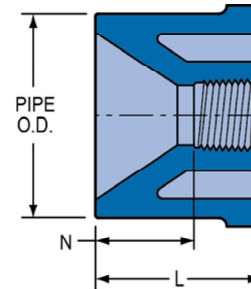

Male Adapter

Mipt x Socket

| Part Number | Size | L | M1 | N | Approx. Wt. (Lbs.) |
|-------------|-------|----------|----------|------|--------------------|
| 836-005BL | 1/2 | 1- 13/16 | 1- 3/16 | 3/16 | .03 |
| 836-007BL | 3/4 | 1- 29/32 | 1- 13/32 | 1/4 | .05 |
| 836-010BL | 1 | 2- 1/4 | 1- 3/4 | 7/32 | .09 |
| 836-012BL | 1-1/4 | 2- 1/2 | 2- 1/8 | 9/32 | .14 |
| 836-015BL | 1-1/2 | 2- 9/16 | 2- 13/32 | 1/4 | .18 |
| 836-020BL | 2 | 2- 23/32 | 2- 29/32 | 9/32 | .27 |
| 836-030BL | 3 | 3- 23/32 | 4- 7/32 | 3/8 | .69 |
| 836-040BL | 4 | 4- 3/8 | 5- 3/16 | 1/2 | 1.13 |

Cap

Socket

| Part Number | Size | M | W | Approx. Wt. (Lbs.) |
|-------------|-------|----------|----------|--------------------|
| 847-005BL | 1/2 | 1- 3/16 | 1- 7/32 | .03 |
| 847-007BL | 3/4 | 1- 3/8 | 1- 13/32 | .04 |
| 847-010BL | 1 | 1- 11/16 | 1- 19/32 | .07 |
| 847-012BL | 1-1/4 | 2- 3/32 | 1- 27/32 | .15 |
| 847-015BL | 1-1/2 | 2- 11/32 | 2 | .15 |
| 847-020BL | 2 | 2- 27/32 | 2- 9/32 | .24 |
| 847-030BL | 3 | 4- 5/32 | 3- 1/32 | .84 |
| 847-040BL | 4 | 5- 7/32 | 3- 9/16 | 1.17 |
| 847-060BL | 6 | 7- 1/2 | 4- 7/8 | 2.93 |

Reducer Bushing Flush Style

Spigot x Fipt

| Part Number | Size | L | N | Approx. Wt. (Lbs.) |
|-------------|-----------|----------|-------|--------------------|
| 838-072BL | 1/2X1/4 | 1 | 7/8 | .02 |
| 838-073BL | 1/2X3/8 | 1- 3/32 | 17/32 | .01 |
| 838-098BL | 3/4X1/4 | 1- 7/32 | 5/8 | .03 |
| 838-101BL | 3/4X1/2 | 1- 1/4 | 7/16 | .02 |
| 838-129BL | 1X3/8 | 1- 13/32 | 19/32 | .06 |
| 838-130BL | 1X1/2 | 1- 5/32 | 21/32 | .05 |
| 838-131BL | 1X3/4 | 1- 3/8 | 21/32 | .04 |
| 838-210BL | 1-1/2X3/4 | 1- 3/4 | 31/32 | .16 |