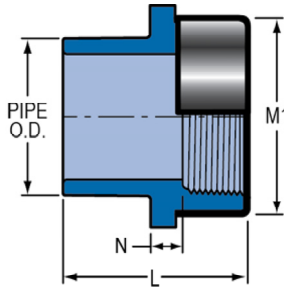

Low Extractable Technical
Low Extractable Technical Information

Special Reinforced Reducing Spigot Female Adapter

Spigot x SR Fipt

| Part Number | Size | L | M1 | N | Approx. Wt. (Lbs.) |
|-------------|---------|----------|-------|-------|--------------------|
| 878-072SRBL | 1/2X1/4 | 1- 13/32 | 27/32 | 3/16 | .02 |
| 878-098SRBL | 3/4X1/4 | 1- 27/32 | 27/32 | 9/32 | .05 |
| 878-128SRBL | 1X1/4 | 2- 3/8 | 27/32 | 21/32 | .08 |

Male Adapter

Mipt x Socket

| Part Number | Size | L | M1 | N | Approx. Wt. (Lbs.) |
|-------------|-------|----------|----------|------|--------------------|
| 836-005BL | 1/2 | 1- 13/16 | 1- 3/16 | 3/16 | .03 |
| 836-007BL | 3/4 | 1- 29/32 | 1- 13/32 | 1/4 | .05 |
| 836-010BL | 1 | 2- 1/4 | 1- 3/4 | 7/32 | .09 |
| 836-012BL | 1-1/4 | 2- 1/2 | 2- 1/8 | 9/32 | .14 |
| 836-015BL | 1-1/2 | 2- 9/16 | 2- 13/32 | 1/4 | .18 |
| 836-020BL | 2 | 2- 23/32 | 2- 29/32 | 9/32 | .27 |
| 836-030BL | 3 | 3- 23/32 | 4- 7/32 | 3/8 | .69 |
| 836-040BL | 4 | 4- 3/8 | 5- 3/16 | 1/2 | 1.13 |

Cap

Socket

| Part Number | Size | M | W | Approx. Wt. (Lbs.) |
|-------------|-------|----------|----------|--------------------|
| 847-005BL | 1/2 | 1- 3/16 | 1- 7/32 | .03 |
| 847-007BL | 3/4 | 1- 3/8 | 1- 13/32 | .04 |
| 847-010BL | 1 | 1- 11/16 | 1- 19/32 | .07 |
| 847-012BL | 1-1/4 | 2- 3/32 | 1- 27/32 | .15 |
| 847-015BL | 1-1/2 | 2- 11/32 | 2 | .15 |
| 847-020BL | 2 | 2- 27/32 | 2- 9/32 | .24 |
| 847-030BL | 3 | 4- 5/32 | 3- 1/32 | .84 |
| 847-040BL | 4 | 5- 7/32 | 3- 9/16 | 1.17 |
| 847-060BL | 6 | 7- 1/2 | 4- 7/8 | 2.93 |