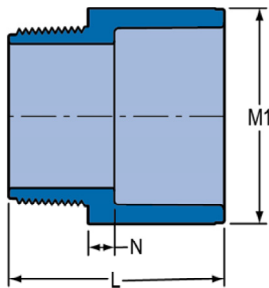

Low Extractable Technical
Low Extractable Technical Information

Special Reinforced Reducing Spigot Female Adapter

Spigot x SR Fipt

| Part Number | Size | L | M1 | N | Approx. Wt. (Lbs.) |
|-------------|---------|----------|-------|-------|--------------------|
| 878-072SRBL | 1/2X1/4 | 1- 13/32 | 27/32 | 3/16 | .02 |
| 878-098SRBL | 3/4X1/4 | 1- 27/32 | 27/32 | 9/32 | .05 |
| 878-128SRBL | 1X1/4 | 2- 3/8 | 27/32 | 21/32 | .08 |

Male Adapter

Mipt x Socket

| Part Number | Size | L | M1 | N | Approx. Wt. (Lbs.) |
|-------------|-------|----------|----------|------|--------------------|
| 836-005BL | 1/2 | 1- 13/16 | 1- 3/16 | 3/16 | .03 |
| 836-007BL | 3/4 | 1- 29/32 | 1- 13/32 | 1/4 | .05 |
| 836-010BL | 1 | 2- 1/4 | 1- 3/4 | 7/32 | .09 |
| 836-012BL | 1-1/4 | 2- 1/2 | 2- 1/8 | 9/32 | .14 |
| 836-015BL | 1-1/2 | 2- 9/16 | 2- 13/32 | 1/4 | .18 |
| 836-020BL | 2 | 2- 23/32 | 2- 29/32 | 9/32 | .27 |
| 836-030BL | 3 | 3- 23/32 | 4- 7/32 | 3/8 | .69 |
| 836-040BL | 4 | 4- 3/8 | 5- 3/16 | 1/2 | 1.13 |