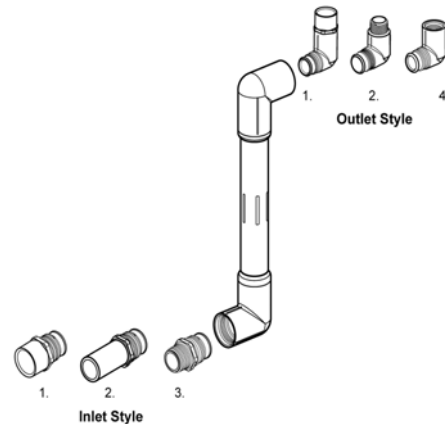

Turf Swivel Joint Kit

Part Number	Size	Std Pk	Mstr Ctn	Prod Code	MSRP
3-Elb Swivel Joint Kits					
ST5__-100	1/2	10	0	030	21.73
ST7__-100	3/4	10	0	030	24.54
ST9__-100	1	10	0	030	28.56

4-Elb Swivel Joint Kits

Complete kit for field assembly with any length of user supplied pipe. Kit includes upper and lower Elbow assemblies with choice of the following Inlet & Outlet Options:

Inlet Code:
1 = Socket
2 = Spigot
3 = Mipt

Outlet Code:
1= Socket
2= Mipt
4 = Fipt

Outlet Style

To complete part no., specify:
Inlet style: 1, 2 or 3
Outlet style: 1, 2 or 4

Example: To order a 1/2" Turf Swivel Joint Kit with a Spigot inlet and an FIPT outlet, the part number is: ST524-400

4-Elb Swivel Joint Kits

ST5__-400	1/2	10	0	030	23.07
ST7__-400	3/4	10	0	030	25.91
ST9__-400	1	10	0	030	31.25

Turf Swivel Joints

Complete Factory Assembly.
Available in sizes 1/2", 3/4"
and 1" with the following Lay Length
Options:

Choice of the following Inlet & Outlet
Options:

- 8" = 8L
- 12" = 12L
- 15" = 15L
- 19" = 19L

Inlet Code	Outlet Code
1 = Socket	1 = Socket
2 = Spigot	2 = Mipt
3 = Mipt	4 = Fipt

To complete part no., specify:
Inlet style: 1, 2, or 3
Outlet style: 1, 2, or 4

Example: To order a 1/2" 3-Elb Turf Swivel Joint with an 8" lay length, a Spigot inlet and an FIPT outlet, the part number is: ST524-208

3-Elb Turf Swivel Joint