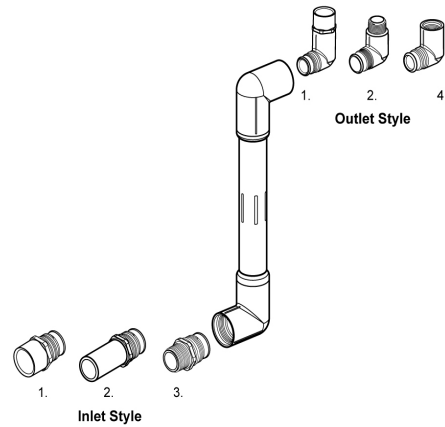

Turf Swivel Joint Kit

Part Number	Size	Std Pk	Mstr Ctn	Prod Code	MSRP
3-Elbow Swivel Joint Kits					
ST5__-100	1/2	10	0	030	20.64
ST7__-100	3/4	10	0	030	23.31
ST9__-100	1	10	0	030	27.13

4-Elbow Swivel Joint Kits

Complete kit for field assembly with any length of user supplied pipe. Kit includes upper and lower Elbow assemblies with choice of the following Inlet & Outlet Options:

Inlet Code:
1 = Socket
2 = Spigot
3 = Mipt

Outlet Code:
1= Socket
2= Mipt
4= Fipt

Outlet Style

To complete part no., specify:
Inlet style: **1, 2 or 3**
Outlet style: **1, 2 or 4**
Example: To order a 1/2" Turf Swivel Joint Kit with a Spigot inlet and an FIPT outlet, the part number is: ST524-400

4-Elbow Swivel Joint Kits

ST5__-400	1/2	10	0	030	21.92
ST7__-400	3/4	10	0	030	24.61
ST9__-400	1	10	0	030	29.69

Turf Swivel Joints

Complete Factory Assembly.
Available in sizes 1/2", 3/4"

and 1" with the following Lay Length Options:

Choice of the following Inlet & Outlet Options:

Inlet Code	Outlet Code
1 = Socket	1 = Socket
2 = Spigot	2 = Mipt
3 = Mipt	4 = Fipt

8" = 8L
12" = 12L
15" = 15L
19" = 19L

To complete part no., specify:
Inlet style: **1, 2, or 3**
Outlet style: **1, 2, or 4**
Example: To order a 1/2" 3-Elbow Turf Swivel Joint with an 8" lay length, a Spigot inlet and an FIPT outlet, the part number is: ST524-208

3-Elbow Turf Swivel Joint