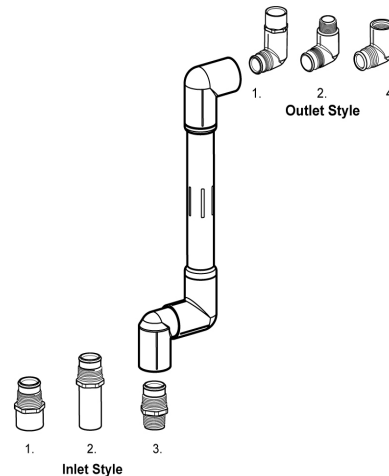

4-Elbow Turf Swivel Joint

Turf Swivel Joints

Part Number	Size	Std Pk	Mstr Ctn	Prod Code	MSRP
3-Elbow Turf Swivel Joints					
ST5__-208	1/2X8L	10	0	030	32.36