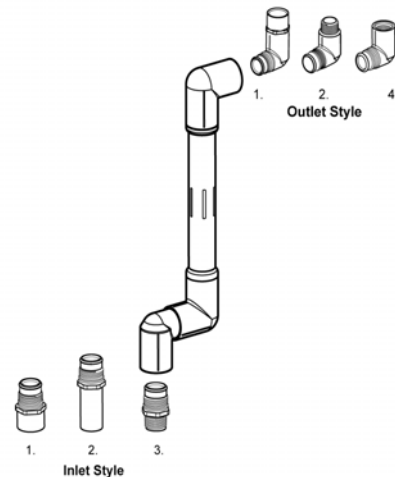

4-Elb Turf Swivel Joint

Turf Swivel Joints

Part Number	Size	Std Pk	Mstr Ctn	Prod Code	MSRP
3-Elb Turf Swivel Joints					
ST5__-208	1/2X8L	10	0	030	34.06