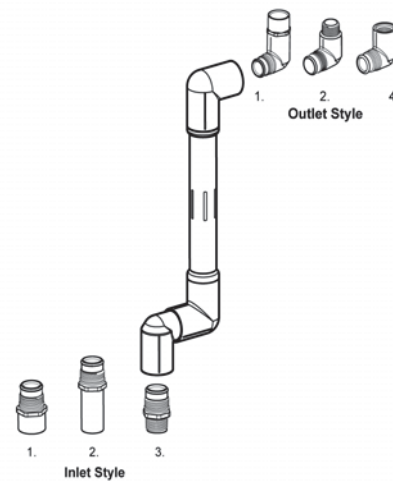

4-Ell Turf Swivel Joint

Turf Swivel Joints

Part Number	Size	Std Pk	Mstr Ctn	Prod Code	MSRP

3-Ell Turf Swivel Joints

ST5_-208	1/2X8L	10	0	030	34.06