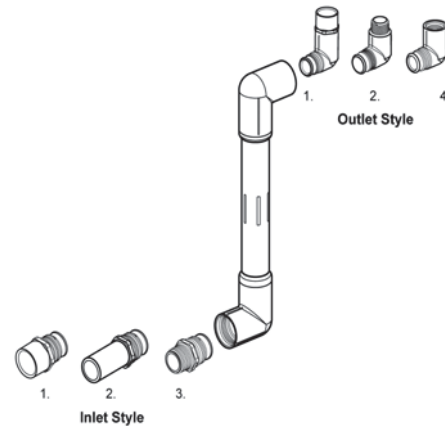

Turf Swivel Joint Kit

Part Number	Size	Std Pk	Mstr Ctn	Prod Code	MSRP

3-Ell Swivel Joint Kits

ST5_-100	1/2	10	0	030	21.73
ST7_-100	3/4	10	0	030	24.54
ST9_-100	1	10	0	030	28.56

4-Ell Swivel Joint Kits

Complete kit for field assembly with any length of user supplied pipe. Kit includes upper and lower Elbow assemblies with choice of the following Inlet & Outlet Options:

Inlet Code:
1 = Socket
2 = Spigot
3 = Mipt

Outlet Code:
1= Socket
2= Mipt
4 = FIPT

Outlet Style

To complete part no., specify:
Inlet style: 1, 2 or 3
Outlet style: 1, 2 or 4

Example: To order a 1/2" Turf Swivel Joint Kit with a Spigot inlet and an FIPT outlet, the part number is: ST524-400

4-Ell Swivel Joint Kits

ST5_-400	1/2	10	0	030	23.07
ST7_-400	3/4	10	0	030	25.91
ST9_-400	1	10	0	030	31.25

Turf Swivel Joints

Complete Factory Assembly.
Available in sizes 1/2", 3/4"
and 1" with the following Lay Length
Options:

Choice of the following Inlet & Outlet
Options:

- 8" = 8L
- 12" = 12L
- 15" = 15L
- 19" = 19L

Inlet Code	Outlet Code
1 = Socket	1 = Socket
2 = Spigot	2 = Mipt
3 = Mipt	4 = FIPT

To complete part no., specify:
Inlet style: 1, 2, or 3
Outlet style: 1, 2, or 4

Example: To order a 1/2" 3-Ell Turf Swivel Joint with an 8" lay length, a Spigot inlet and an FIPT outlet, the part number is: ST524-208

3-Ell Turf Swivel Joint