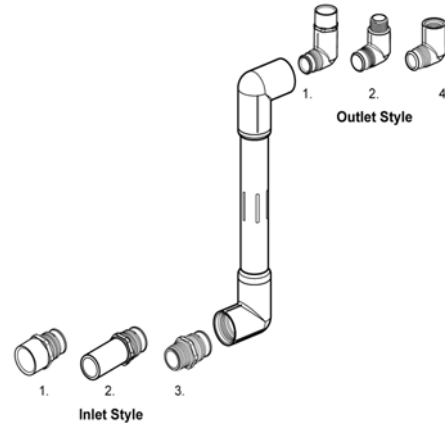

Turf Swivel Joint Kit

Part Number	Size	Std Pk	Mstr Ctn	Prod Code	MSRP
3-Elb Swivel Joint Kits					
ST5__-100	1/2	10	0	030	21.73
ST7__-100	3/4	10	0	030	24.54
ST9__-100	1	10	0	030	28.56

4-Elb Swivel Joint Kits

Complete kit for field assembly with any length of user supplied pipe. Kit includes upper and lower Elbow assemblies with choice of the following Inlet & Outlet Options:

Inlet Code:
1 = Socket
2 = Spigot
3 = Mipt

Outlet Code:
1= Socket
2= Mipt
4 = Fipt

Outlet Style

To complete part no., specify:
Inlet style: 1, 2 or 3
Outlet style: 1, 2 or 4

Example: To order a 1/2" Turf Swivel Joint Kit with a Spigot inlet and an FIPT outlet, the part number is: ST524-400

4-Elb Swivel Joint Kits

ST5__-400	1/2	10	0	030	23.07
ST7__-400	3/4	10	0	030	25.91
ST9__-400	1	10	0	030	31.25

Turf Swivel Joints

Complete Factory Assembly.
Available in sizes 1/2", 3/4"
and 1" with the following Lay Length
Options:

Choice of the following Inlet & Outlet
Options:

- 8" = 8L
- 12" = 12L
- 15" = 15L
- 19" = 19L

Inlet Code	Outlet Code
1 = Socket	1 = Socket
2 = Spigot	2 = Mipt
3 = Mipt	4 = Fipt

To complete part no., specify:
Inlet style: 1, 2, or 3
Outlet style: 1, 2, or 4

Example: To order a 1/2" 3-Elb Turf Swivel Joint with an 8" lay length, a Spigot inlet and an FIPT outlet, the part number is: ST524-208

3-Elb Turf Swivel Joint