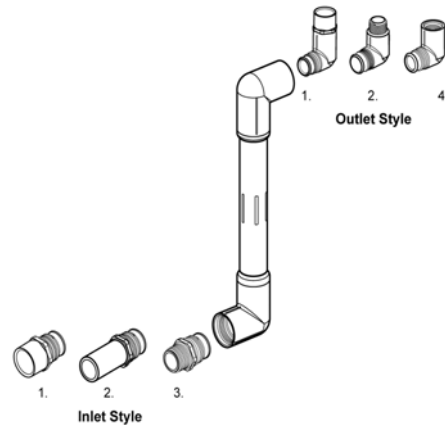

4-Elbow Swivel Joint Kits

ST5__-400	1/2	10	0	030	23.07
ST7__-400	3/4	10	0	030	25.91
ST9__-400	1	10	0	030	31.25

Turf Swivel Joints

Complete Factory Assembly.
 Available in sizes 1/2", 3/4"
 and 1" with the following Lay Length
 Options:

Choice of the following Inlet & Outlet
 Options:

Inlet Code	Outlet Code
1 = Socket	1 = Socket
2 = Spigot	2 = Mipt
3 = Mipt	4 = Fipt

- 8" = 8L
- 12" = 12L
- 15" = 15L
- 19" = 19L

To complete part no., specify:
 Inlet style: 1, 2, or 3
 Outlet style: 1, 2, or 4

Example: To order a 1/2" 3-Elbow Turf Swivel Joint with an 8" lay length, a Spigot inlet and an FIPT outlet, the part number is: ST524-208

3-Elbow Turf Swivel Joint

4-Elbow Turf Swivel Joint

Turf Swivel Joints