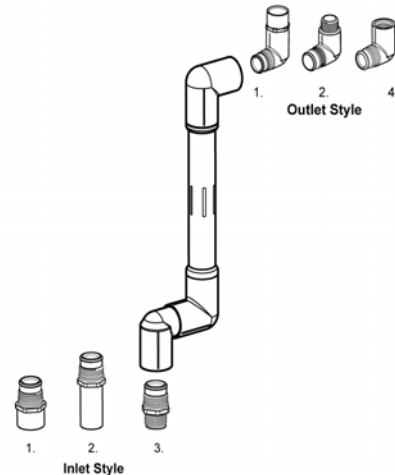

4-Elbow Turf Swivel Joint

Turf Swivel Joints

Part Number	Size	Std Pk	Mstr Ctn	Prod Code	MSRP
3-Elbow Turf Swivel Joints					
ST5__-208	1/2X8L	10	0	030	34.06