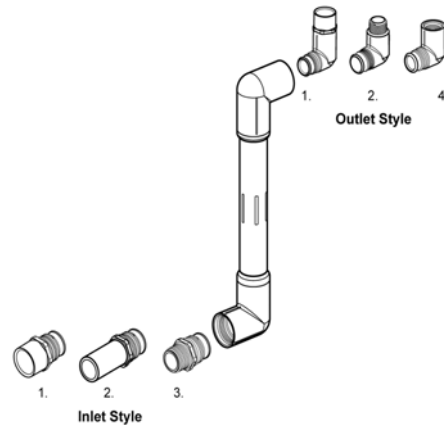

Turf Swivel Joint Kit

Part Number	Size	Std Pk	Mstr Ctn	Prod Code	MSRP
3-Elbow Swivel Joint Kits					
ST5__-100	1/2	10	0	030	21.73
ST7__-100	3/4	10	0	030	24.54
ST9__-100	1	10	0	030	28.56

4-Elbow Swivel Joint Kits

Complete kit for field assembly with any length of user supplied pipe. Kit includes upper and lower Elbow assemblies with choice of the following Inlet & Outlet Options:

Inlet Code:
1 = Socket
2 = Spigot
3 = Mipt

Outlet Code:
1= Socket
2= Mipt
4 = Fipt

Outlet Style

To complete part no., specify:
Inlet style: 1, 2 or 3
Outlet style: 1, 2 or 4

Example: To order a 1/2" Turf Swivel Joint Kit with a Spigot inlet and an FIPT outlet, the part number is: ST524-400

4-Elbow Swivel Joint Kits

ST5__-400	1/2	10	0	030	23.07
ST7__-400	3/4	10	0	030	25.91
ST9__-400	1	10	0	030	31.25

Turf Swivel Joints

Complete Factory Assembly.
Available in sizes 1/2", 3/4"
and 1" with the following Lay Length
Options:

Choice of the following Inlet & Outlet
Options:

- 8" = 8L
- 12" = 12L
- 15" = 15L
- 19" = 19L

Inlet Code	Outlet Code
1 = Socket	1 = Socket
2 = Spigot	2 = Mipt
3 = Mipt	4 = Fipt

To complete part no., specify:
Inlet style: 1, 2, or 3
Outlet style: 1, 2, or 4

Example: To order a 1/2" 3-Elbow Turf Swivel Joint with an 8" lay length, a Spigot inlet and an FIPT outlet, the part number is: ST524-208

3-Elbow Turf Swivel Joint