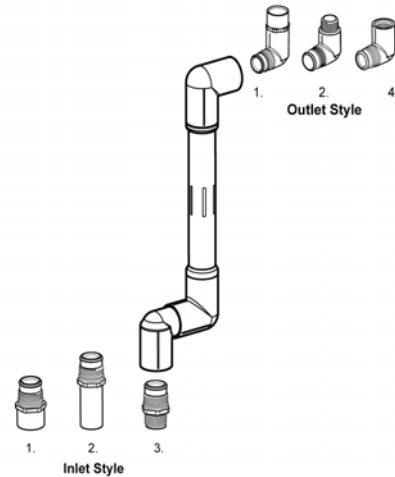

4-Elb Turf Swivel Joint

Turf Swivel Joints

Part Number	Size	Std Pk	Mstr Ctn	Prod Code	MSRP
3-Elb Turf Swivel Joints					
ST5__-208	1/2X8L	10	0	030	34.06