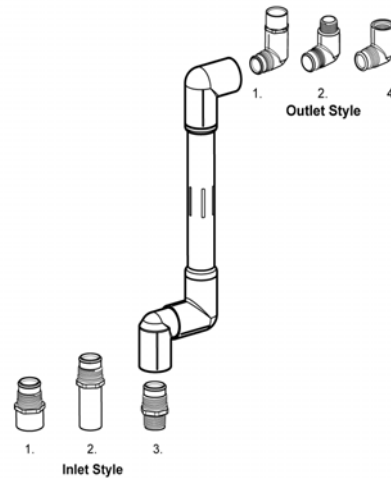

4-Elbow Swivel Joint Kits

ST5__-400	1/2	10	0	030	23.07
ST7__-400	3/4	10	0	030	25.91
ST9__-400	1	10	0	030	31.25

Turf Swivel Joints

Complete Factory Assembly.
 Available in sizes 1/2", 3/4"
 and 1" with the following Lay Length
 Options:

Choice of the following Inlet & Outlet
 Options:

Inlet Code	Outlet Code
1 = Socket	1 = Socket
2 = Spigot	2 = Mipt
3 = Mipt	4 = Fipt

- 8" = 8L
- 12" = 12L
- 15" = 15L
- 19" = 19L

To complete part no., specify:
 Inlet style: 1, 2, or 3
 Outlet style: 1, 2, or 4

Example: To order a 1/2" 3-Elbow Turf Swivel Joint with an 8" lay length, a Spigot inlet and an FIPT outlet, the part number is: ST524-208

3-Elbow Turf Swivel Joint

4-Elbow Turf Swivel Joint

Turf Swivel Joints