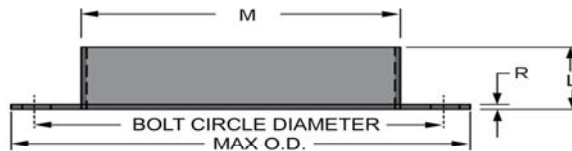

CPVC Flange- SMACNA

Bellied Socket One Piece
SMACNA Bolt Pattern

Part Number	Size	L	M	R	Bolt Circle Dia.	Hole Size	Max. O.D.	No of Bolts
4351S-060C	6	2-11/16	7	3/16	8-1/2	5/16	10	8
4351S-080C	8	2-11/16	9	3/16	10-1/2	5/16	12	10
4351S-100C	10	2-11/16	11-1/8	3/16	12-1/2	5/16	14	12
4351S-120C	12	2-3/4	13-1/8	1/4	14-3/8	5/16	16	16
4351S-140C	14	2-3/4	14-3/8	1/4	16-1/2	5/16	18	16
4351S-160C	16	2-3/4	16-3/8	1/4	18-1/2	5/16	20	18
4351S-180C	18	2-3/4	18-3/8	1/4	20-1/2	5/16	22	20
4351S-200C	20	2-3/4	20-7/16	1/4	22-1/2	5/16	24	22
4351S-240C	24	2-3/4	24-1/2	1/4	26-1/2	5/16	28	24