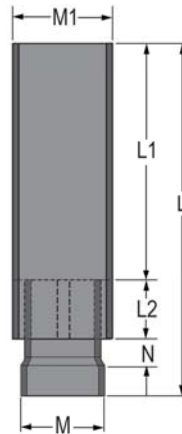

Duct - Fume & Air Technical
Technical Information

Rain Cap

Belled Socket Style A

Part Number		Size	L	M	M1	N
PVC	CPVC					
4347-060A	4347-060AC	6	8-13/16	7	12	6- 5/16
4347-080A	4347-080AC	8	11-3/8	9	16	8- 7/8
4347-100A	4347-100AC	10	12-3/8	11-1/8	20	9- 7/8
4347-120A	4347-120AC	12	15	13-1/8	24	12- 1/2
4347-140A	4347-140AC	14	17-13/16	14-3/8	28	15- 5/16
4347-160A	4347-160AC	16	18-11/16	16-3/8	32	16-3/16
4347-180A	4347-180AC	18	20- 7/8	18-3/8	36	18-3/8
4347-200A	4347-200AC	20	21-7/8	20-7/16	40	19-3/8
4347-240A	4347-240AC	24	25-1/16	24-1/2	48	22-9/16

Rain Cap

Belled Socket Style B

Part Number		Size	L	L1	L2	M	M1	N
PVC	CPVC							
4347-060B	4347-060BC	6	34-1/2	24	6	7	8-5/8	2
4347-080B	4347-080BC	8	42-1/2	32	6	9	10-3/4	2
4347-100B	4347-100BC	10	50-1/2	40	6	11-1/8	12-3/4	2
4347-120B	4347-120BC	12	58-1/2	48	6	13-1/8	14	2
4347-140B	4347-140BC	14	66-1/2	56	6	14-3/8	16	2
4347-160B	4347-160BC	16	74-1/2	64	6	16-3/8	18	2
4347-180B	4347-180BC	18	82-1/2	72	6	18-3/8	20	2
4347-200B	4347-200BC	20	90-1/2	80	6	20-7/16	24	2
4347-240B	4347-240BC	24	109-1/2	96	9	24-1/2	26	2

PVC Flange- SMACNA

Bellied Socket One Piece
 SMACNA Bolt Pattern

Part Number	Size	L	M	R	Bolt Circle Dia.	Hole Size	Max. O.D.	No of Bolts
4351S-060	6	3-1/2	7	3/16	8-1/2	5/16	10	8
4351S-080	8	3-1/2	9	3/16	10-1/2	5/16	12	10
4351S-100	10	3-1/2	11-1/8	3/16	12-1/2	5/16	14	12
4351S-120	12	3-1/2	13-1/8	3/16	14-3/8	5/16	16	16
4351S-140	14	3-1/2	14-3/8	3/16	16-1/2	5/16	18	16
4351S-160	16	2-3/4	16-3/8	1/4	18-1/2	5/16	20	18
4351S-180	18	2-3/4	18-3/8	1/4	20-1/2	5/16	22	20
4351S-200	20	2-3/4	20-7/16	1/4	22-1/2	5/16	24	22
4351S-240	24	2-3/4	24-1/2	1/4	26-1/2	5/16	28	24