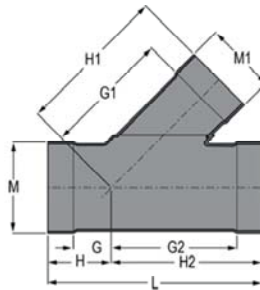

Wye, Reducing
Belled Socket

Part Number		Size	G	G1	G2	H	H1	H2	L	M	M1
PVC	CPVC										
4375-532	4375-532C	6X4	2-7/16	9-11/16	9-1/16	4-15/16	12-3/16	11-9/16	16-1/2	7	5
4375-582	4375-582C	8X4	1-7/16	11-1/16	10-1/16	3-15/16	13-9/16	12-9/16	16-1/2	9	5
4375-585	4375-585C	8X6	3-11/16	12-5/8	12-5/16	6-3/16	15-1/8	14-13/16	21	9	7
4375-624	4375-624C	10X4	3/8	12-9/16	11-1/8	2-7/8	15-1/16	13-5/8	16-1/2	11-1/8	5
4375-626	4375-626C	10X6	2-5/8	14-1/8	13-3/8	5-1/8	16-5/8	15-7/8	21	11-1/8	7
4375-628	4375-628C	10X8	4	15-1/8	14-3/4	6-1/2	17-5/8	17-1/4	23-3/4	11-1/8	9
4375-664	4375-664C	12X4	5/8	14	12-1/8	1-7/8	16-1/2	14-5/8	16-1/2	13-1/8	5
4375-666	4375-666C	12X6	1-5/8	15-9/16	14-3/8	4-1/8	18-1/16	16-7/8	21	13-1/8	7
4375-668	4375-668C	12X8	3	16-9/16	15-3/4	5-1/2	19-1/16	18-1/4	23-3/4	13-1/8	9
4375-670	4375-670C	12X10	4-1/2	17-5/8	17-1/4	7	20-1/8	19-3/4	26-3/4	13-1/8	11-1/8
4375-694	4375-694C	14X4	1-1/4	14-7/8	12-3/4	1-1/4	17-3/8	15-1/4	16-1/2	14-3/8	5
4375-696	4375-696C	14X6	1	16-7/16	15	3-1/2	18-15/16	17-1/2	21	14-3/8	7
4375-698	4375-698C	14X8	2-3/8	17-7/16	16-3/8	4-7/8	19-15/16	18-7/8	23-3/4	14-3/8	9
4375-700	4375-700C	14X10	3-7/8	18-1/2	17-7/8	6-3/8	21	20-3/8	26-3/4	14-3/8	11-1/8
4375-702	4375-702C	14X12	5-1/4	19-1/2	19-1/4	7-3/4	22	21-3/4	29-1/2	14-3/8	13-1/8
4375-754	4375-754C	16X4	2-1/4	16-1/2	13-3/4	1/4	18-13/16	16-1/4	16-1/2	16-3/8	5
4375-756	4375-756C	16X6	0	17-7/8	16	2-1/2	20-3/8	18-1/2	21	16-3/8	7
4375-758	4375-758C	16X8	1-3/8	18-7/8	17-3/8	3-7/8	21-3/8	19-7/8	23-3/4	16-3/8	9
4375-760	4375-760C	16X10	2-7/8	19-15/16	18-7/8	5-3/8	22-7/16	21-3/8	26-3/4	16-3/8	11-1/8
4375-762	4375-762C	16X12	4-1/4	20-5/16	20-1/4	6-3/4	23-7/16	22-3/4	29-1/2	16-3/8	13-1/8