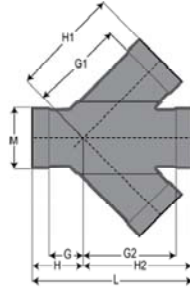

Wye, Double

Belled Socket

(Continued)

Part Number		Size	G	G1	G2	H	H1	H2	L	M
PVC	CPVC									
4376-140	4376-140C	14	7-7/8	20-5/8	21-7/8	10-3/8	23-1/8	24-3/8	34-3/4	14-3/8
4376-160	4376-160C	16	7-1/8	23-1/16	23-1/8	9-5/8	25-9/16	25-5/8	35-1/4	16-3/8
4376-180	4376-180C	18	7-1/2	25-7/16	25-1/2	10	27-15/16	28	38	18-3/8
4376-200	4376-200C	20	10-3/4	28-1/16	30-3/4	13-1/4	30-9/16	33-1/4	46-1/2	20-7/16
4376-240	4376-240C	24	9-11/16	33-11/16	33-11/16	12-3/16	36-3/16	36-3/16	48-3/8	24-1/2