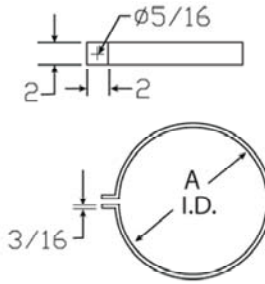

Blast Gate

(Continued)

Belled End

Part Number		Size	L	L1	L2	L3	M	M1	N
PVC	CPVC								
43BG-140	43BG-140C	14	5-5/8	22-3/16	20-3/4	8-1/2	14-3/8	16-3/4	5/8
43BG-160	43BG-160C	16	5-5/8	22-1/4	20-3/4	9-1/2	16-3/8	16-3/4	5/8
43BG-180	43BG-180C	18	5-5/8	25-1/4	23-3/4	10-1/2	18-3/8	22-1/8	5/8
43BG-200	43BG-200C	20	5-5/8	29	26-1/4	11-1/2	20-7/16	25-1/8	5/8
43BG-240	43BG-240C	24	5-5/8	33	30-1/4	13-1/2	24-1/2	25-1/8	5/8

Butterfly Damper

Belled Socket

Part Number		Size	L	M	N
PVC	CPVC				
43BD-060	43BD-060C	6	8-1/4	7	3-1/4
43BD-080	43BD-080C	8	10-1/2	9	5-1/2
43BD-100	43BD-100C	10	13	11-1/8	8
43BD-120	43BD-120C	12	14-1/2	13-1/8	9-1/2
43BD-140	43BD-140C	14	14-1/2	14-3/8	9-1/2
43BD-160	43BD-160C	16	17	16-3/8	12
43BD-180	43BD-180C	18	20	18-3/8	15
43BD-200	43BD-200C	20	22	20-7/16	17
43BD-240	43BD-240C	24	26	24-1/2	21

Duct Hangers

Part Number		Size	A
PVC	CPVC		
43DH-060	43DH-060C	6	6-5/8
43DH-080	43DH-080C	8	8-5/8
43DH-100	43DH-100C	10	10-3/4
43DH-120	43DH-120C	12	12-3/4
43DH-140	43DH-140C	14	14
43DH-160	43DH-160C	16	16
43DH-180	43DH-180C	18	18
43DH-200	43DH-200C	20	20
43DH-240	43DH-240C	24	24