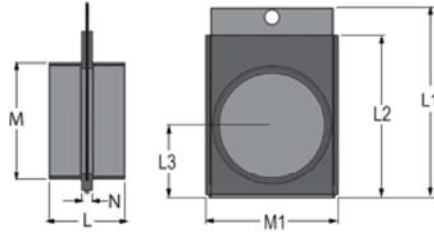

Blast Gate

Belled End

Part Number		Size	L	L1	L2	L3	M	M1	N
PVC	CPVC								
43BG-060	43BG-060C	6	5-3/4	12-3/8	10-1/4	4-1/2	7	8-3/4	15/16
43BG-080	43BG-080C	8	5-13/16	14-11/16	12-5/8	5-5/8	9	10-3/16	13/16
43BG-100	43BG-100C	10	5-5/8	16-1/4	14-5/8	6-5/8	11-1/8	13	5/8
43BG-120	43BG-120C	12	5-5/8	19-1/4	17-1/2	7-7/8	13-1/8	13-5/8	5/8

Blast Gate

(Continued)

Belled End

Part Number		Size	L	L1	L2	L3	M	M1	N
PVC	CPVC								
43BG-140	43BG-140C	14	5-5/8	22-3/16	20-3/4	8-1/2	14-3/8	16-3/4	5/8
43BG-160	43BG-160C	16	5-5/8	22-1/4	20-3/4	9-1/2	16-3/8	16-3/4	5/8
43BG-180	43BG-180C	18	5-5/8	25-1/4	23-3/4	10-1/2	18-3/8	22-1/8	5/8
43BG-200	43BG-200C	20	5-5/8	29	26-1/4	11-1/2	20-7/16	25-1/8	5/8
43BG-240	43BG-240C	24	5-5/8	33	30-1/4	13-1/2	24-1/2	25-1/8	5/8