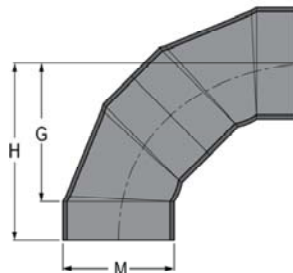

90° Elbow

Belled Socket

General Purpose 2-Piece Construction

Part Number		Size	G	H	M
PVC	CPVC				
4306-060	4306-060C	6	8-5/16	10-13/16	7
4306-080	4306-080C	8	9-5/16	11-13/16	9
4306-100	4306-100C	10	10-3/8	12-7/8	11-1/8
4306-120	4306-120C	12	11-3/8	13-7/8	13-1/8