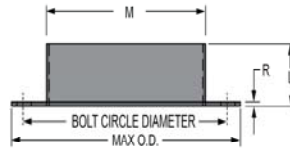

PVC Flange- SMACNA

Bellied Socket One Piece
SMACNA Bolt Pattern

Part Number	Size	L	M	R	Bolt Circle Dia.	Hole Size	Max. O.D.	No of Bolts
4351S-060	6	3-1/2	7	3/16	8-1/2	5/16	10	8
4351S-080	8	3-1/2	9	3/16	10-1/2	5/16	12	10
4351S-100	10	3-1/2	11-1/8	3/16	12-1/2	5/16	14	12
4351S-120	12	3-1/2	13-1/8	3/16	14-3/8	5/16	16	16
4351S-140	14	3-1/2	14-3/8	3/16	16-1/2	5/16	18	16
4351S-160	16	2-3/4	16-3/8	1/4	18-1/2	5/16	20	18
4351S-180	18	2-3/4	18-3/8	1/4	20-1/2	5/16	22	20
4351S-200	20	2-3/4	20-7/16	1/4	22-1/2	5/16	24	22
4351S-240	24	2-3/4	24-1/2	1/4	26-1/2	5/16	28	24