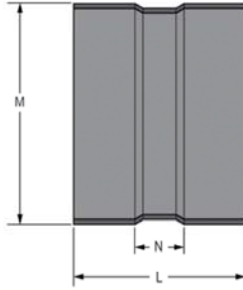

Duct - Fume & Air Technical Technical Information

Coupling

Belled Socket

(Continued)

Part Number		Size	L	M	N
PVC	CPVC				
4329-180	4329-180C	18	7	18-3/8	2
4329-200	4329-200C	20	7-1/2	20-7/16	2-1/2
4329-240	4329-240C	24	7-1/2	24-1/2	2-1/2