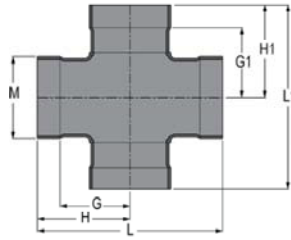

45° Elbow - SMACNA 3-Piece

Belled Socket
 SMACNA Compliant 3-Piece Construction

Part Number		Size	H	J	M	R
PVC	CPVC					
43173-060	43173-060C	6	7-1/8	4-5/8	7	9
43173-080	43173-080C	8	8	5-1/2	9	12
43173-100	43173-100C	10	8-13/16	6-5/16	11-1/8	15
43173-120	43173-120C	12	9-9/16	7-1/16	13-1/8	18
43173-140	43173-140C	14	10-5/16	7-13/16	14-3/8	21
43173-160	43173-160C	16	11-5/16	8-13/16	16-3/8	24
43173-180	43173-180C	18	12-1/8	9-5/8	18-3/8	27
43173-200	43173-200C	20	12-15/16	10-7/16	20-7/16	30
43173-240	43173-240C	24	14-7/8	12-3/8	24-1/2	36

Cross

Belled Socket

Part Number		Size	G	G1	H	H1	L	L1	M
PVC	CPVC								
4320-060	4320-060C	6	6	6-1/8	8-1/2	8-5/8	17	17-1/4	7
4320-080	4320-080C	8	7	7-1/8	9-1/2	9-5/8	19	19-1/4	9

Duct - Fume & Air Technical Technical Information

Cross

Belled Socket

(Continued)

Part Number		Size	G	G1	H	H1	L	L1	M
PVC	CPVC								
4320-100	4320-100C	10	8	8-11/16	10-1/2	11-3/16	21	22-3/8	11-1/8
4320-120	4320-120C	12	9-1/16	9-11/16	11-9/16	12-3/16	23-1/8	24-3/8	13-1/8
4320-140	4320-140C	14	11-3/8	10-13/16	13-7/8	13-5/16	27-3/4	26-5/8	14-3/8
4320-160	4320-160C	16	12-3/8	11-13/16	14-7/8	14-5/16	29-3/4	28-5/8	16-3/8
4320-180	4320-180C	18	13-3/8	12-13/16	15-7/8	15-5/16	31-3/4	30-5/8	18-3/8
4320-200	4320-200C	20	14-3/8	13-3/4	16-7/8	16-1/4	33-3/4	32-1/2	20-7/16
4320-240	4320-240C	24	16-3/4	16-1/2	19-1/4	19	38-1/2	38	24-1/2