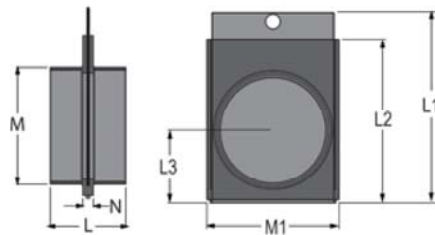

Blast Gate

Belled End

Part Number		Size	L	L1	L2	L3	M	M1	N
PVC	CPVC								
43BG-060	43BG-060C	6	5-3/4	12-3/8	10-1/4	4-1/2	7	8-3/4	15/16
43BG-080	43BG-080C	8	5-13/16	14-11/16	12-5/8	5-5/8	9	10-3/16	13/16
43BG-100	43BG-100C	10	5-5/8	16-1/4	14-5/8	6-5/8	11-1/8	13	5/8
43BG-120	43BG-120C	12	5-5/8	19-1/4	17-1/2	7-7/8	13-1/8	13-5/8	5/8