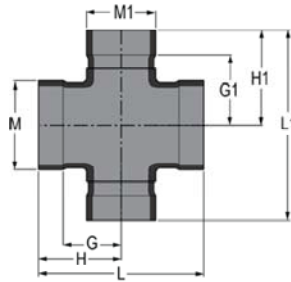

Cross, Reducing

Belled Socket

Part Number		Size	G	G1	H	H1	L	L1	M	M1
PVC	CPVC									
4320-532	4320-532C	6X4	5	6-7/16	7-1/2	8-15/16	15	17-7/8	7	5
4320-582	4320-582C	8X4	5	7-7/16	7-1/2	9-15/16	15	19-7/8	9	5
4320-585	4320-585C	8X6	6	7-1/8	8-1/2	9-5/8	17	19-1/4	9	7
4320-624	4320-624C	10X4	5	8-1/2	7-1/2	11	15	22	11-1/8	5
4320-626	4320-626C	10X6	6	8-3/16	8-1/2	10-11/16	17	21-3/8	11-1/8	7
4320-628	4320-628C	10X8	7	8-3/16	9-1/2	10-11/16	19	21-3/8	11-1/8	9
4320-664	4320-664C	12X4	5	9-1/2	7-1/2	12	15	24	13-1/8	5
4320-666	4320-666C	12X6	6	9-3/16	8-1/2	11-11/16	17	23-3/8	13-1/8	7
4320-668	4320-668C	12X8	7	9-3/16	9-1/2	11-11/16	19	23-3/8	13-1/8	9
4320-670	4320-670C	12X10	8	9-11/16	10-1/2	12-3/16	21	24-3/8	13-1/8	11-1/8
4320-694	4320-694C	14X4	6-5/8	11-1/8	9-1/8	13-5/8	18-1/4	27-1/4	14-3/8	5
4320-696	4320-696C	14X6	7-5/8	10-13/16	10-1/8	13-5/16	20-1/4	26-5/8	14-3/8	7
4320-698	4320-698C	14X8	8-5/8	10-13/16	11-1/8	13-5/16	22-1/4	26-5/8	14-3/8	9
4320-700	4320-700C	14X10	9-3/4	10-13/16	12-1/4	13-5/16	24-1/2	26-5/8	14-3/8	11-1/8
4320-702	4320-702C	14X12	10-3/4	10-13/16	13-1/4	13-5/16	26-1/2	26-5/8	14-3/8	13-1/8
4320-754	4320-754C	16X4	6-5/8	12-1/8	9-1/8	14-5/8	18-1/4	28-1/4	16-3/8	5
4320-756	4320-756C	16X6	7-5/8	11-13/16	10-1/8	14-5/16	20-1/4	28-5/8	16-3/8	7
4320-758	4320-758C	16X8	8-5/8	11-13/16	11-1/8	14-5/16	22-1/4	28-5/8	16-3/8	9
4320-760	4320-760C	16X10	9-3/4	11-13/16	12-1/4	14-5/16	24-1/2	28-5/8	16-3/8	11-1/8
4320-762	4320-762C	16X12	10-3/4	11-13/16	13-1/4	14-5/16	26-1/2	28-5/8	16-3/8	13-1/8
4320-764	4320-764C	16X14	11-3/8	11-13/16	13-7/8	14-5/16	27-3/4	28-5/8	16-3/8	14-3/8
4320-784	4320-784C	18X4	6-5/8	13-1/8	9-1/8	15-5/8	18-1/4	31-1/4	18-3/8	5