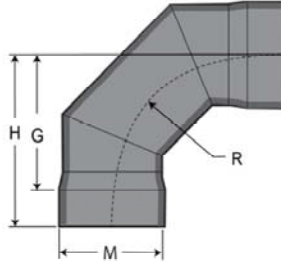

Duct - Fume & Air Technical Technical Information

90° Elbow - SMACNA 3-Piece

Belled Socket
SMACNA Compliant 3-Piece Construction

Part Number		Size	G	H	M	R
PVC	CPVC					
43063S-060	43063S-060C	6	9	11-1/2	7	9
43063S-080	43063S-080C	8	12	14-1/2	9	12
43063S-100	43063S-100C	10	15	17-1/2	11-1/8	15
43063S-120	43063S-120C	12	18	20-1/2	13-1/8	18
43063S-140	43063S-140C	14	21	23-1/2	14-3/8	21
43063S-160	43063S-160C	16	24	26-1/2	16-3/8	24

For Nominal Sizes 18" and Larger, use SMACNA 5-Piece Construction