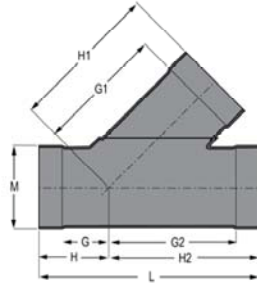

Duct - Fume & Air Technical
Technical Information

Wye
Belled Socket

Part Number		Size	G	G1	G2	H	H1	H2	L	M
PVC	CPVC									
4375-060	4375-060C	6	4-3/16	11-1/4	10-13/16	6-11/16	13-3/4	13-5/16	20	7
4375-080	4375-080C	8	5-1/16	13-5/8	13-11/16	7-9/16	16-1/8	16-3/16	23-3/4	9
4375-100	4375-100C	10	6-1/4	16-3/16	17	8-3/4	18-11/16	19-1/2	28-1/4	11-1/8
4375-120	4375-120C	12	5-13/16	18-5/8	18-9/16	8-3/8	21-1/8	21-1/8	29-1/2	13-1/8
4375-140	4375-140C	14	7-7/8	20-5/8	21-7/8	10-3/8	23-1/8	24-3/8	34-3/4	14-3/8
4375-160	4375-160C	16	7-1/8	23-1/16	23-1/8	9-5/8	25-9/16	25-5/8	35-1/4	16-3/8
4375-180	4375-180C	18	7-1/2	25-7/16	25-1/2	10	27-15/16	28	38	18-3/8
4375-200	4375-200C	20	10-3/4	28-1/16	30-3/4	13-1/4	30-9/16	33-1/4	46-1/2	20-7/16
4375-240	4375-240C	24	9-11/16	33-11/16	33-11/16	12-3/16	36-3/16	36-3/16	48-3/8	24-1/2