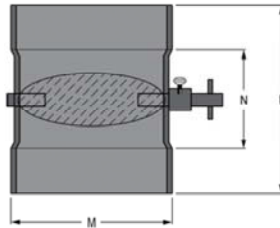

Butterfly Damper

Belled Socket

Part Number		Size	L	M	N
PVC	CPVC				
43BD-060	43BD-060C	6	8-1/4	7	3-1/4
43BD-080	43BD-080C	8	10-1/2	9	5-1/2
43BD-100	43BD-100C	10	13	11-1/8	8
43BD-120	43BD-120C	12	14-1/2	13-1/8	9-1/2
43BD-140	43BD-140C	14	14-1/2	14-3/8	9-1/2
43BD-160	43BD-160C	16	17	16-3/8	12
43BD-180	43BD-180C	18	20	18-3/8	15
43BD-200	43BD-200C	20	22	20-7/16	17
43BD-240	43BD-240C	24	26	24-1/2	21