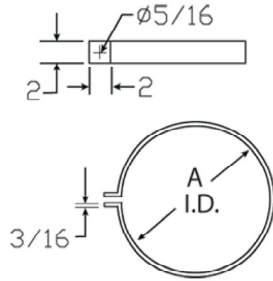

**Duct Hangers**

Part Number		Size	A
PVC	CPVC		
43DH-060	43DH-060C	6	6-5/8
43DH-080	43DH-080C	8	8-5/8
43DH-100	43DH-100C	10	10-3/4
43DH-120	43DH-120C	12	12-3/4
43DH-140	43DH-140C	14	14
43DH-160	43DH-160C	16	16
43DH-180	43DH-180C	18	18
43DH-200	43DH-200C	20	20
43DH-240	43DH-240C	24	24