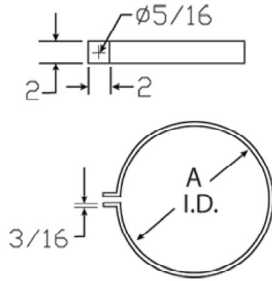

Duct Hangers

Part Number		Size	A
PVC	CPVC		
43DH-060	43DH-060C	6	6-5/8
43DH-080	43DH-080C	8	8-5/8
43DH-100	43DH-100C	10	10-3/4
43DH-120	43DH-120C	12	12-3/4
43DH-140	43DH-140C	14	14
43DH-160	43DH-160C	16	16
43DH-180	43DH-180C	18	18
43DH-200	43DH-200C	20	20
43DH-240	43DH-240C	24	24