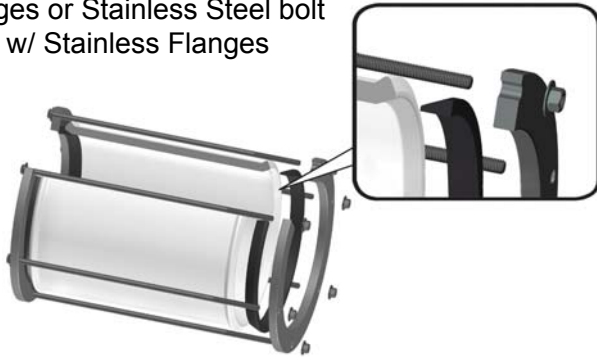

Fabricated Fittings Product
Bolted Compression Couplings

Zinc Plated Bolt Pack w/ Galvanized Flanges or Stainless Steel bolt pack w/ Stainless Flanges

PIP (Plastic Irrigation Pipe) 100 psi rated

Bolt Tightening Sequence
 Recommended Torque to Seal: 12-15 ft-lb

SBR Gasket (BUNA-S)

6" - 15" diameter
 12" or 18" length

Size	12" With Zinc Bolts	12" With Stainless Steel Bolts	18" With Zinc Bolts	18" With Stainless Steel Bolts	Std Pk	Mstr Pk	Prod Code
------	---------------------	--------------------------------	---------------------	--------------------------------	--------	---------	-----------

Bolted Compression Coupling - PIP 12" & 18" Lengths with SBR Gaskets

Includes Body, Flange Ends, Gaskets & Bolts with Nuts and Washers in Choice of Zinc Plated or Stainless Steel

6	3028B-060X12 788.31	3028B-060X12S 870.99	3028B-060X18 837.19	3028B-060X18S 941.05	1	2	320
8	3028B-080X12 913.37	3028B-080X12S 996.14	3028B-080X18 968.66	3028B-080X18S 1072.41	1	2	320
10	3028B-100X12 1130.32	3028B-100X12S 1233.68	3028B-100X18 1205.49	3028B-100X18S 1335.20	1	0	320
12	3028B-120X12 1337.43	3028B-120X12S 1461.59	3028B-120X18 1432.75	3028B-120X18S 1588.91	1	0	320
15	3028B-150X12 1626.07	3028B-150X12S 1770.85	3028B-150X18 1683.27	3028B-150X18S 1933.93	1	0	320