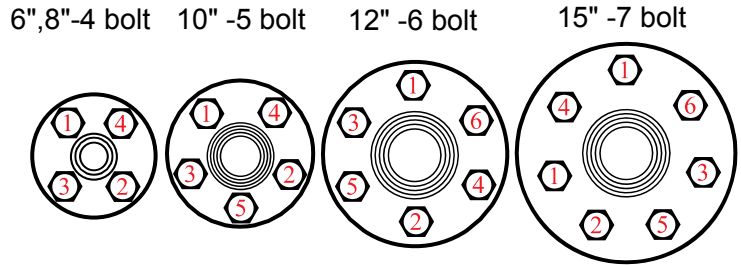

Fabricated Fittings Product
Bolted Compression Couplings

Zinc Plated Bolt Pack w/ Galvanized Flanges or Stainless Steel bolt pack w/ Stainless Flanges

PIP (Plastic Irrigation Pipe) 100 psi rated

Bolt Tightening Sequence
 Recommended Torque to Seal: 12-15 ft-lb

SBR Gasket (BUNA-S)

6" - 15" diameter
 12" or 18" length

Size	12" With Zinc Bolts	12" With Stainless Steel Bolts	18" With Zinc Bolts	18" With Stainless Steel Bolts	Std Pk	Mstr Pk	Prod Code
------	---------------------	--------------------------------	---------------------	--------------------------------	--------	---------	-----------

Bolted Compression Coupling - PIP 12" & 18" Lengths with SBR Gaskets

Includes Body, Flange Ends, Gaskets & Bolts with Nuts and Washers in Choice of Zinc Plated or Stainless Steel

6	3028B-060X12 829.80	3028B-060X12S 916.83	3028B-060X18 881.25	3028B-060X18S 990.58	1	2	320
8	3028B-080X12 961.44	3028B-080X12S 1048.57	3028B-080X18 1019.64	3028B-080X18S 1128.85	1	2	320
10	3028B-100X12 1189.81	3028B-100X12S 1298.61	3028B-100X18 1268.94	3028B-100X18S 1405.47	1	0	320
12	3028B-120X12 1407.82	3028B-120X12S 1538.52	3028B-120X18 1508.16	3028B-120X18S 1672.54	1	0	320
15	3028B-150X12 1711.65	3028B-150X12S 1864.05	3028B-150X18 1771.86	3028B-150X18S 2035.72	1	0	320

Bolted Coupling Bolt Kits

Includes Full Set of Bolts, Nuts & Washers for Designated Size. 12" Couplings use 16" Bolts, 18" Coupling use 22" Bolts

For 4", 6" & 8"	HKBC-060X16 160.24	HKBC1-060X16 205.68	HKBC-060X22 183.64	HKBC1-060X22 238.76	1	10	299
For 10"	HKBC-100X16 201.22	HKBC1-100X16 255.41	HKBC-100X22 227.18	HKBC1-100X22 297.40	1	10	299
For 12"	HKBC-120X16 238.76	HKBC1-120X16 305.87	HKBC-120X22 272.92	HKBC1-120X22 356.02	1	10	299
For 15"	HKBC-140X16 280.12	HKBC1-140X16 305.87	HKBC-140X22 316.39	HKBC1-140X22 414.72	1	10	299