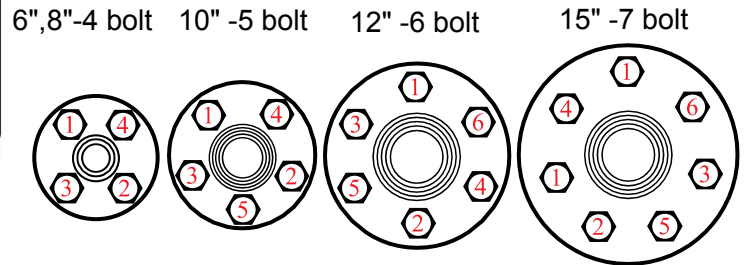

Fabricated Fittings Product
Bolted Compression Couplings

Zinc Plated Bolt Pack w/ Galvanized Flanges or Stainless Steel bolt pack w/ Stainless Flanges

PIP (Plastic Irrigation Pipe) 100 psi rated

Bolt Tightening Sequence
 Recommended Torque to Seal: 12-15 ft-lb

SBR Gasket (BUNA-S)

6" - 15" diameter
 12" or 18" length

Size	12" With Zinc Bolts	12" With Stainless Steel Bolts	18" With Zinc Bolts	18" With Stainless Steel Bolts	Std Pk	Mstr Pk	Prod Code
------	---------------------	--------------------------------	---------------------	--------------------------------	--------	---------	-----------

Bolted Compression Coupling - PIP 12" & 18" Lengths with SBR Gaskets

Includes Body, Flange Ends, Gaskets & Bolts with Nuts and Washers in Choice of Zinc Plated or Stainless Steel

6	3028B-060X12 748.89	3028B-060X12S 827.44	3028B-060X18 795.33	3028B-060X18S 894.00	1	2	320
8	3028B-080X12 867.70	3028B-080X12S 946.33	3028B-080X18 920.23	3028B-080X18S 1018.79	1	2	320
10	3028B-100X12 1073.80	3028B-100X12S 1172.00	3028B-100X18 1145.22	3028B-100X18S 1268.44	1	0	320
12	3028B-120X12 1270.56	3028B-120X12S 1388.51	3028B-120X18 1361.11	3028B-120X18S 1509.46	1	0	320
15	3028B-150X12 1544.77	3028B-150X12S 1682.31	3028B-150X18 1599.11	3028B-150X18S 1837.23	1	0	320

Bolted Coupling Bolt Kits

Includes Full Set of Bolts, Nuts & Washers for Designated Size. 12" Couplings use 16" Bolts, 18" Coupling use 22" Bolts

For 4", 6" & 8"	HKBC-060X16 144.62	HKBC1-060X16 185.63	HKBC-060X22 165.74	HKBC1-060X22 215.48	1	10	299
For 10"	HKBC-100X16 181.60	HKBC1-100X16 230.51	HKBC-100X22 205.03	HKBC1-100X22 268.40	1	10	299
For 12"	HKBC-120X16 215.48	HKBC1-120X16 276.05	HKBC-120X22 246.31	HKBC1-120X22 321.31	1	10	299
For 15"	HKBC-140X16 252.80	HKBC1-140X16 276.05	HKBC-140X22 285.54	HKBC1-140X22 374.28	1	10	299