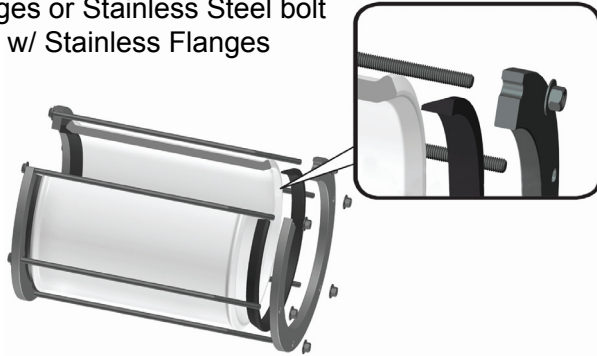

Fabricated Fittings Product
Bolted Compression Couplings

Zinc Plated Bolt Pack w/ Galvanized Flanges or Stainless Steel bolt pack w/ Stainless Flanges

PIP (Plastic Irrigation Pipe) 100 psi rated

Bolt Tightening Sequence
 Recommended Torque to Seal: 12-15 ft-lb

SBR Gasket (BUNA-S)

6" - 15" diameter
 12" or 18" length

Size	12" With Zinc Bolts	12" With Stainless Steel Bolts	18" With Zinc Bolts	18" With Stainless Steel Bolts	Std Pk	Mstr Pk	Prod Code
------	---------------------	--------------------------------	---------------------	--------------------------------	--------	---------	-----------

Bolted Compression Coupling - PIP 12" & 18" Lengths with SBR Gaskets

Includes Body, Flange Ends, Gaskets & Bolts with Nuts and Washers in Choice of Zinc Plated or Stainless Steel

6	3028B-060X12 748.89	3028B-060X12S 827.44	3028B-060X18 795.33	3028B-060X18S 894.00	1	2	320
8	3028B-080X12 867.70	3028B-080X12S 946.33	3028B-080X18 920.23	3028B-080X18S 1018.79	1	2	320
10	3028B-100X12 1073.80	3028B-100X12S 1172.00	3028B-100X18 1145.22	3028B-100X18S 1268.44	1	0	320
12	3028B-120X12 1270.56	3028B-120X12S 1388.51	3028B-120X18 1361.11	3028B-120X18S 1509.46	1	0	320
15	3028B-150X12 1544.77	3028B-150X12S 1682.31	3028B-150X18 1599.11	3028B-150X18S 1837.23	1	0	320