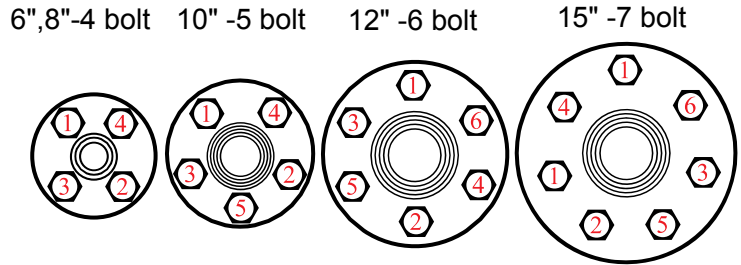

Fabricated Fittings Product
Bolted Compression Couplings

Zinc Plated Bolt Pack w/ Galvanized Flanges or Stainless Steel bolt pack w/ Stainless Flanges

PIP (Plastic Irrigation Pipe) 100 psi rated

Bolt Tightening Sequence
 Recommended Torque to Seal: 12-15 ft-lb

SBR Gasket (BUNA-S)

6" - 15" diameter
 12" or 18" length

Size	12" With Zinc Bolts	12" With Stainless Steel Bolts	18" With Zinc Bolts	18" With Stainless Steel Bolts	Std Pk	Mstr Pk	Prod Code
------	---------------------	--------------------------------	---------------------	--------------------------------	--------	---------	-----------

Bolted Compression Coupling - PIP 12" & 18" Lengths with SBR Gaskets

Includes Body, Flange Ends, Gaskets & Bolts with Nuts and Washers in Choice of Zinc Plated or Stainless Steel

6	3028B-060X12 788.31	3028B-060X12S 870.99	3028B-060X18 837.19	3028B-060X18S 941.05	1	2	320
8	3028B-080X12 913.37	3028B-080X12S 996.14	3028B-080X18 968.66	3028B-080X18S 1072.41	1	2	320
10	3028B-100X12 1130.32	3028B-100X12S 1233.68	3028B-100X18 1205.49	3028B-100X18S 1335.20	1	0	320
12	3028B-120X12 1337.43	3028B-120X12S 1461.59	3028B-120X18 1432.75	3028B-120X18S 1588.91	1	0	320
15	3028B-150X12 1626.07	3028B-150X12S 1770.85	3028B-150X18 1683.27	3028B-150X18S 1933.93	1	0	320

Bolted Coupling Bolt Kits

Includes Full Set of Bolts, Nuts & Washers for Designated Size. 12" Couplings use 16" Bolts, 18" Coupling use 22" Bolts

For 4", 6" & 8"	HKBC-060X16 152.23	HKBC1-060X16 195.40	HKBC-060X22 174.46	HKBC1-060X22 226.82	1	10	299
For 10"	HKBC-100X16 191.16	HKBC1-100X16 242.64	HKBC-100X22 215.82	HKBC1-100X22 282.53	1	10	299
For 12"	HKBC-120X16 226.82	HKBC1-120X16 290.58	HKBC-120X22 259.27	HKBC1-120X22 338.22	1	10	299
For 15"	HKBC-140X16 266.11	HKBC1-140X16 290.58	HKBC-140X22 300.57	HKBC1-140X22 393.98	1	10	299