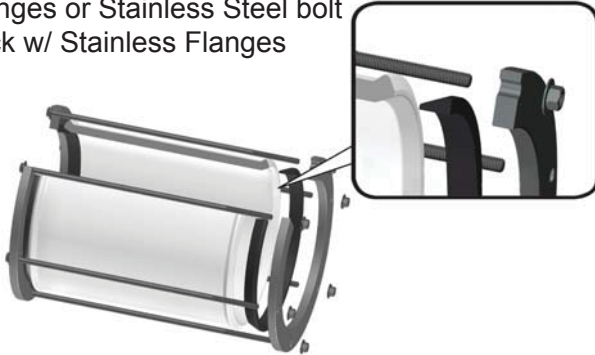

Fabricated Fittings Product
PVC Schedule 40 & 80 Low Pressure Fabricated Fittings

Zinc Plated Bolt Pack w/ Galvanized Flanges or Stainless Steel bolt pack w/ Stainless Flanges

IPS/ SCH 40: 130 psi rated

Bolt Tightening Sequence
 Recommended Torque to Seal: 12-15 ft-lb

SBR Gasket (BUNA-S)

4" - 12" diameter
12" or 18" length

Size	12" With Zinc Bolts	12" With Stainless Steel Bolts	18" With Zinc Bolts	18" With Stainless Steel Bolts	Std Pk	Mstr Pk	Prod Code
------	---------------------	--------------------------------	---------------------	--------------------------------	--------	---------	-----------

Bolted Compression Couplings - IPS 12" & 18" Length

Includes Body, Flange Ends, Gaskets & Bolts with Nuts and Washers in Choice of Zinc Plated or Stainless Steel

4	3728B-040X12 748.06	3728B-040X12S 830.76	3728B-040X18 798.13	3728B-040X18S 901.99	1	5	390
6	3728B-060X12 852.04	3728B-060X12S 934.89	3728B-060X18 911.46	3728B-060X18S 1015.16	1	2	390
8	3728B-080X12 990.64	3728B-080X12S 1073.33	3728B-080X18 1060.00	3728B-080X18S 1163.55	1	2	390
10	3728B-100X12 1147.60	3728B-100X12S 1274.49	3728B-100X18 1241.76	3728B-100X18S 1371.46	1	0	390
12	3728B-120X12 1416.73	3728B-120X12S 1540.82	3728B-120X18 1530.64	3728B-120X18S 1686.43	1	0	390