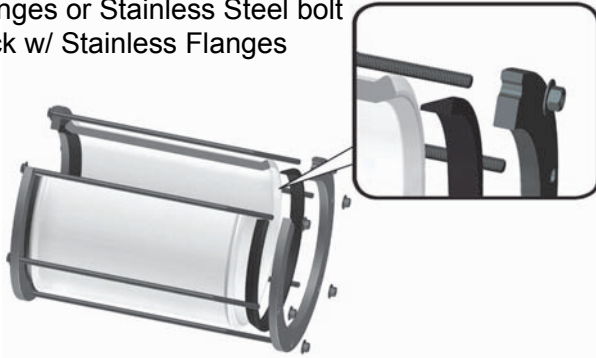

Fabricated Fittings Product
PVC Schedule 40 & 80 Low Pressure Fabricated Fittings

Zinc Plated Bolt Pack w/ Galvanized Flanges or Stainless Steel bolt pack w/ Stainless Flanges

IPS/ SCH 40: 130 psi rated

Bolt Tightening Sequence
 Recommended Torque to Seal: 12-15 ft-lb

SBR Gasket (BUNA-S)

4" - 12" diameter
 12" or 18" length

Size	12" With Zinc Bolts	12" With Stainless Steel Bolts	18" With Zinc Bolts	18" With Stainless Steel Bolts	Std Pk	Mstr Pk	Prod Code
------	---------------------	--------------------------------	---------------------	--------------------------------	--------	---------	-----------

Bolted Compression Couplings - IPS 12" & 18" Length

Includes Body, Flange Ends, Gaskets & Bolts with Nuts and Washers in Choice of Zinc Plated or Stainless Steel

4	3728B-040X12 710.66	3728B-040X12S 789.22	3728B-040X18 758.22	3728B-040X18S 856.89	1	5	390
6	3728B-060X12 809.44	3728B-060X12S 888.15	3728B-060X18 865.89	3728B-060X18S 964.40	1	2	390
8	3728B-080X12 941.11	3728B-080X12S 1019.66	3728B-080X18 1007.00	3728B-080X18S 1105.37	1	2	390
10	3728B-100X12 1090.22	3728B-100X12S 1210.77	3728B-100X18 1179.67	3728B-100X18S 1302.89	1	0	390
12	3728B-120X12 1345.89	3728B-120X12S 1463.78	3728B-120X18 1454.11	3728B-120X18S 1602.11	1	0	390