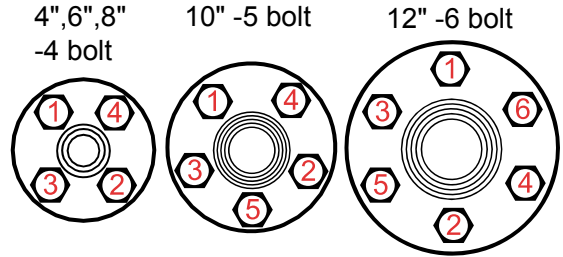

Fabricated Fittings Product
PVC Schedule 40 & 80 Low Pressure Fabricated Fittings

Zinc Plated Bolt Pack w/ Galvanized Flanges or Stainless Steel bolt pack w/ Stainless Flanges

IPS/ SCH 40: 130 psi rated

Bolt Tightening Sequence
 Recommended Torque to Seal: 12-15 ft-lb

SBR Gasket (BUNA-S)

4" - 12" diameter
 12" or 18" length

Size	12" With Zinc Bolts	12" With Stainless Steel Bolts	18" With Zinc Bolts	18" With Stainless Steel Bolts	Std Pk	Mstr Pk	Prod Code
------	---------------------	--------------------------------	---------------------	--------------------------------	--------	---------	-----------

Bolted Compression Couplings - IPS 12" & 18" Length

Includes Body, Flange Ends, Gaskets & Bolts with Nuts and Washers in Choice of Zinc Plated or Stainless Steel

4	3728B-040X12 710.66	3728B-040X12S 789.22	3728B-040X18 758.22	3728B-040X18S 856.89	1	5	390
6	3728B-060X12 809.44	3728B-060X12S 888.15	3728B-060X18 865.89	3728B-060X18S 964.40	1	2	390
8	3728B-080X12 941.11	3728B-080X12S 1019.66	3728B-080X18 1007.00	3728B-080X18S 1105.37	1	2	390
10	3728B-100X12 1090.22	3728B-100X12S 1210.77	3728B-100X18 1179.67	3728B-100X18S 1302.89	1	0	390
12	3728B-120X12 1345.89	3728B-120X12S 1463.78	3728B-120X18 1454.11	3728B-120X18S 1602.11	1	0	390

Bolted Coupling Bolt Kits

Includes Full Set of Bolts, Nuts & Washers for Designated Size. 12" Couplings use 16" Bolts, 18" Coupling use 22" Bolts

For 4", 6" & 8"	HKBC-060X16 144.62	HKBC1-060X16 185.63	HKBC-060X22 165.74	HKBC1-060X22 215.48	1	10	299
For 10"	HKBC-100X16 181.60	HKBC1-100X16 230.51	HKBC-100X22 205.03	HKBC1-100X22 268.40	1	10	299
For 12"	HKBC-120X16 215.48	HKBC1-120X16 276.05	HKBC-120X22 246.31	HKBC1-120X22 321.31	1	10	299