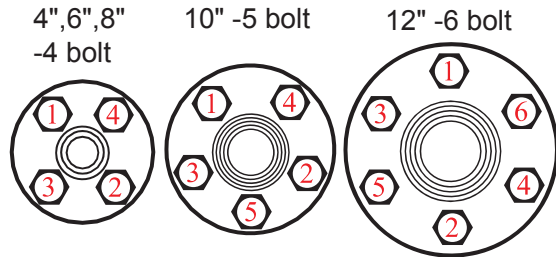

Fabricated Fittings Product
PVC Schedule 40 & 80 Low Pressure Fabricated Fittings

Zinc Plated Bolt Pack w/ Galvanized Flanges or Stainless Steel bolt pack w/ Stainless Flanges

IPS/ SCH 40: 130 psi rated

Bolt Tightening Sequence
 Recommended Torque to Seal: 12-15 ft-lb

SBR Gasket (BUNA-S)

4" - 12" diameter
12" or 18" length

Size	12" With Zinc Bolts	12" With Stainless Steel Bolts	18" With Zinc Bolts	18" With Stainless Steel Bolts	Std Pk	Mstr Pk	Prod Code
------	---------------------	--------------------------------	---------------------	--------------------------------	--------	---------	-----------

Bolted Compression Couplings - IPS 12" & 18" Length

Includes Body, Flange Ends, Gaskets & Bolts with Nuts and Washers in Choice of Zinc Plated or Stainless Steel

4	3728B-040X12 748.06	3728B-040X12S 830.76	3728B-040X18 798.13	3728B-040X18S 901.99	1	5	390
6	3728B-060X12 852.04	3728B-060X12S 934.89	3728B-060X18 911.46	3728B-060X18S 1015.16	1	2	390
8	3728B-080X12 990.64	3728B-080X12S 1073.33	3728B-080X18 1060.00	3728B-080X18S 1163.55	1	2	390
10	3728B-100X12 1147.60	3728B-100X12S 1274.49	3728B-100X18 1241.76	3728B-100X18S 1371.46	1	0	390
12	3728B-120X12 1416.73	3728B-120X12S 1540.82	3728B-120X18 1530.64	3728B-120X18S 1686.43	1	0	390

Bolted Coupling Bolt Kits

Includes Full Set of Bolts, Nuts & Washers for Designated Size. 12" Couplings use 16" Bolts, 18" Coupling use 22" Bolts

For 4", 6" & 8"	HKBC-060X16 152.23	HKBC1-060X16 195.40	HKBC-060X22 174.46	HKBC1-060X22 226.82	1	10	299
For 10"	HKBC-100X16 191.16	HKBC1-100X16 242.64	HKBC-100X22 215.82	HKBC1-100X22 282.53	1	10	299
For 12"	HKBC-120X16 226.82	HKBC1-120X16 290.58	HKBC-120X22 259.27	HKBC1-120X22 338.22	1	10	299