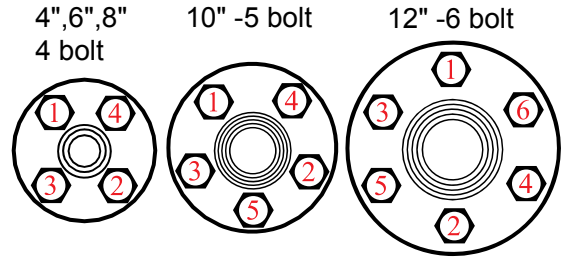

# CPVC Schedule 80 DWV Fabricated Fittings

Zinc Plated Bolt Pack w/ Galvanized Flanges or Stainless Steel bolt pack w/ Stainless Flanges

IPS/ SCH 40: 130 psi rated

**Bolt Tightening Sequence**  
Recommended Torque to Seal: 20-25 ft-lb

FKM Gasket

4" - 12" diameter  
12" or 18" length

Size	12" With Zinc Bolts	12" With Stainless Steel Bolts	18" With Zinc Bolts	18" With Stainless Steel Bolts	Std Pk	Mstr Pk	Prod Code
------	---------------------	--------------------------------	---------------------	--------------------------------	--------	---------	-----------

## Bolted Compression Couplings - IPS 12" & 18" Length

Includes Body, Flange Ends, Gaskets & Bolts with Nuts and Washers in Choice of Zinc Plated or Stainless Steel

4	5728B-040X12C <b>965.61</b>	5728B-040X12SC <b>1028.31</b>	5728B-040X18C <b>1008.45</b>	5728B-040X18SC <b>1091.47</b>	1	5	094
6	5728B-060X12C <b>1229.32</b>	5728B-060X12SC <b>1295.49</b>	5728B-060X18C <b>1281.45</b>	5728B-060X18SC <b>1364.47</b>	1	2	094
8	5728B-080X12C <b>1498.97</b>	5728B-080X12SC <b>1565.15</b>	5728B-080X18C <b>1558.88</b>	5728B-080X18SC <b>1647.07</b>	1	2	094
10	5728B-100X12C <b>2149.31</b>	5728B-100X12SC <b>2232.03</b>	5728B-100X18C <b>2323.06</b>	5728B-100X18SC <b>2426.84</b>	1	0	094
12	5728B-120X12C <b>2600.33</b>	5728B-120X12SC <b>2699.60</b>	5728B-120X18C <b>2839.91</b>	5728B-120X18SC <b>2964.44</b>	1	0	094

HKBC Part No. = Zinc Bolt sets  
HKBC1 Part No. = Stainless Steel Bolt sets

LabWaste® Product  
**CPVC Schedule 80 DWV Fabricated Fittings**

Size	4	6	8	10	12	Std Pk	Mstr Pk	Prod Code
------	---	---	---	----	----	--------	---------	-----------