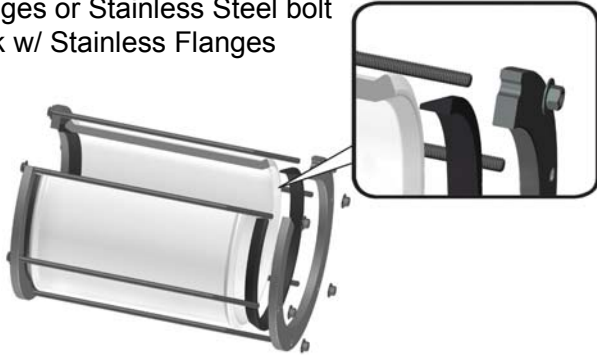

# CPVC Schedule 80 DWV Fabricated Fittings

Zinc Plated Bolt Pack w/ Galvanized Flanges or Stainless Steel bolt pack w/ Stainless Flanges

IPS/ SCH 40: 130 psi rated

**Bolt Tightening Sequence**  
Recommended Torque to Seal: 20-25 ft-lb

FKM Gasket

4" - 12" diameter  
12" or 18" length

Size	12" With Zinc Bolts	12" With Stainless Steel Bolts	18" With Zinc Bolts	18" With Stainless Steel Bolts	Std Pk	Mstr Pk	Prod Code
------	---------------------	--------------------------------	---------------------	--------------------------------	--------	---------	-----------

## Bolted Compression Couplings - IPS 12" & 18" Length

Includes Body, Flange Ends, Gaskets & Bolts with Nuts and Washers in Choice of Zinc Plated or Stainless Steel

4	5728B-040X12C <b>965.61</b>	5728B-040X12SC <b>1028.31</b>	5728B-040X18C <b>1008.45</b>	5728B-040X18SC <b>1091.47</b>	1	5	094
6	5728B-060X12C <b>1229.32</b>	5728B-060X12SC <b>1295.49</b>	5728B-060X18C <b>1281.45</b>	5728B-060X18SC <b>1364.47</b>	1	2	094
8	5728B-080X12C <b>1498.97</b>	5728B-080X12SC <b>1565.15</b>	5728B-080X18C <b>1558.88</b>	5728B-080X18SC <b>1647.07</b>	1	2	094
10	5728B-100X12C <b>2149.31</b>	5728B-100X12SC <b>2232.03</b>	5728B-100X18C <b>2323.06</b>	5728B-100X18SC <b>2426.84</b>	1	0	094
12	5728B-120X12C <b>2600.33</b>	5728B-120X12SC <b>2699.60</b>	5728B-120X18C <b>2839.91</b>	5728B-120X18SC <b>2964.44</b>	1	0	094